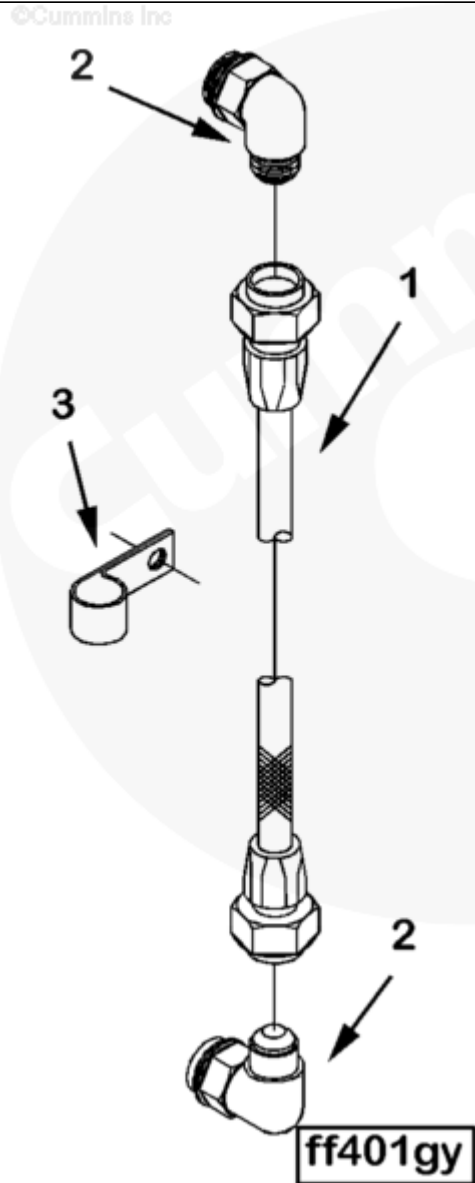

Parts Catalog - Option Detail

Electronic Parts Catalog - Option Detail				
Option	Group	Graphic	Film Card	Date
FF6745-01	06.04.1	ff401gy	K38	19-MAR-01
Engines	GTA38, K38, KTA38GC CM558, QSK38 CM2150 K106, QSK38 CM2150 MCRS, QSK38 CM850 MCRS			

[SMALL](#) | [MEDIUM](#) | [LARGE](#)

Cart	Ref No	Part Number	Part Description	Required	Remarks
View My Cart					
		FF6745-01	Fuel Filter Plumbing		Fuel filter plumbing for dual...(More)

					replaceable element type
					duplex fuel oil filter
					mounted on the flywheel
					housing. Pad, left bank
					(port) side of the engine.
					For use with KT/KTA 38 m.
<input type="checkbox"/>	1	AM12072 SS	Flexible Hose	1	
<input type="checkbox"/>	2	3032628	Male Union Elbow	2	
<input type="checkbox"/>	3	3178499	Clip	3	